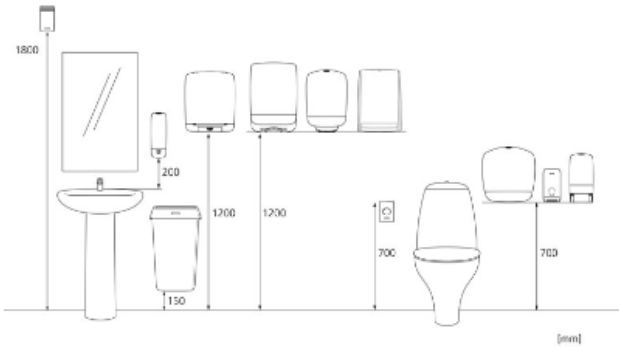

### Product / Consumer pack

x 100 mm

y 204 mm

z 125 mm

White

0.304 kg

### Transport pallet

x 800 mm

y 1235 mm

z 1200 mm

315

151.15 kg

6414300090212

**Measurements and installing**